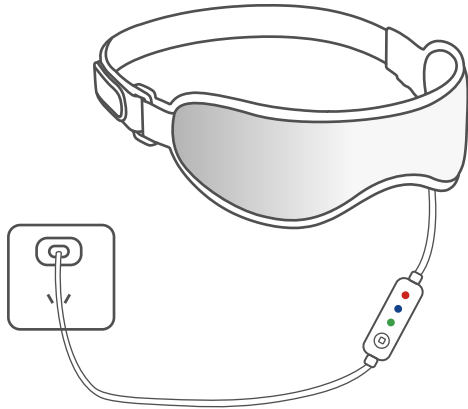

## Quick User Guide

1. Connect control cable with CE/FCC approved power plug or power bank.

2. Short press the switch button to turn on.

1st press: red light on (high level)

2nd press: blue light on (medium level)

3rd press: green light on (low level)

● 44°C/111°F

● 41°C/106°F

● 39°C/102°F

3. Wear eye mask and adjust nasal area for better eye lids contact. Enjoy the warm compress and after 12 minutes, the eye mask will be switched off automatically.