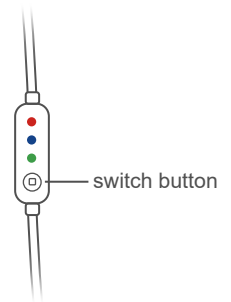

## Quick User Guide

1. Connect control cable with CE/FCC approved power plug or power bank.

2. Short press the switch button to turn on.

1st press: red light on (high level)

2nd press: blue light on (medium level)

3rd press: green light on (low level)

● 44°C/111°F

● 41°C/106°F

● 39°C/102°F

3. Wear eye mask and adjust nasal area for better eye lids contact. Enjoy the warm compress and after 12 minutes, the eye mask will be switched off automatically.