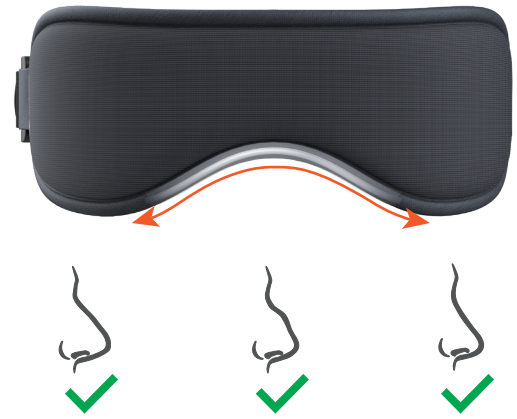

USB Heating Eye Mask iFlo VEM-200

Provide Effective Warm Compress to Dry Eyes

Product Concept

iFlo is a smart eye mask designed to provide heating comfort to the eyes. It works by connecting eye mask with power bank or computer or any other power source. It can relieve eye fatigue and discomfort caused by dry eye or other eye problems. It can also accelerate the blood circulation around the eye to improve black eye circle conditions. There is a removable sheet on the eye mask for users to clean and keep hygiene. The sheet is machine washable and dryable.

Temperature
Adjustable

Nasal Arch Fit

Machine Washable
Sheet

Auto Switch off

FlexStrip™ Fits Face Better

FlexStrip™ is innovatively designed and applied in the nose bridge area of the iFlo eye mask. FlexStrip™ is adjustable according to the nose shape to make the iFlo eye mask better fit on the face. Better fit provides better heating effect at the eye lid area.

- 44°C/111°F*
- 41°C/106°F
- 39°C/102°F

3 Heating Options with Smart Control

iFlo provides 3 optional heating temperatures to meet different comfort demands. The heating time is 12 minutes for each option. When the 12 minutes' heating SPA is finished, it will automatically switch off.

*The temperature varies at $\pm 3^{\circ}\text{C}$ / $\pm 37^{\circ}\text{F}$ depending on the environmental temperature.

High Quality Material in Each Layer

Each layer of the eye mask is made up with high quality materials to ensure comfortable and safe wearing experience.