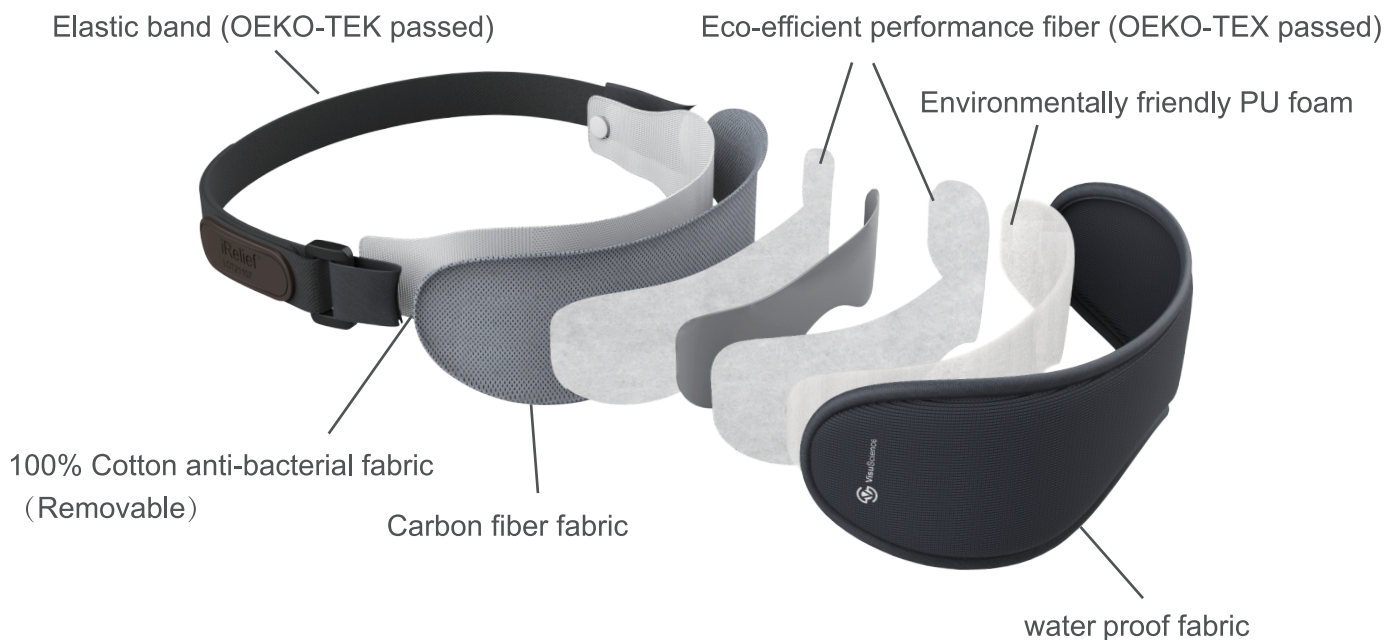

USB Heating Eye Mask iFlo VEM-200

Provide Effective Warm Compress to Dry Eyes

Product Concept

iFlo is a smart eye mask designed to provide heating comfort to the eyes. It works by connecting eye mask with power bank or computer or any other power source. It can relieve eye fatigue and discomfort caused by dry eye or other eye problems. It can also accelerate the blood circulation around the eye to improve black eye circle conditions. There is a removable sheet on the eye mask for users to clean and keep hygiene. The sheet is machine washable and dryable.

Temperature
Adjustable

Nasal Arch Fit

Machine Washable
Sheet

Auto Switch off

FlexStrip™ Fits Face Better

FlexStrip™ is innovatively designed and applied in the nose bridge area of the iFlo eye mask. FlexStrip™ is adjustable according to the nose shape to make the iFlo eye mask better fit on the face. Better fit provides better heating effect at the eye lid area.

- 44°C/111°F*
- 41°C/106°F
- 39°C/102°F

3 Heating Options with Smart Control

iFlo provides 3 optional heating temperatures to meet different comfort demands. The heating time is 12 minutes for each option. When the 12 minutes' heating SPA is finished, it will automatically switch off.

*The temperature varies at $\pm 3^{\circ}\text{C}$ / $\pm 37^{\circ}\text{F}$ depending on the environmental temperature.

High Quality Material in Each Layer

Each layer of the eye mask is made up with high quality materials to ensure comfortable and safe wearing experience.