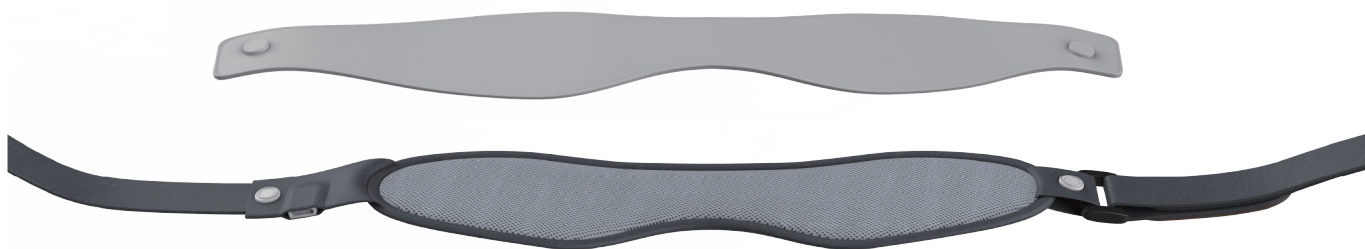

USB Heating Eye Mask iFlo VEM-200

Provide Effective Warm Compress to Dry Eyes

Product Concept

iFlo is a smart eye mask designed to provide heating comfort to the eyes. It works by connecting eye mask with power bank or computer or any other power source. It can relieve eye fatigue and discomfort caused by dry eye or other eye problems. It can also accelerate the blood circulation around the eye to improve black eye circle conditions. There is a removable sheet on the eye mask for users to clean and keep hygiene. The sheet is machine washable and dryable.

Temperature
Adjustable

Nasal Arch Fit

Machine Washable
Sheet

Auto Switch off

FlexStrip™ Fits Face Better

FlexStrip™ is innovatively designed and applied in the nose bridge area of the iFlo eye mask. FlexStrip™ is adjustable according to the nose shape to make the iFlo eye mask better fit on the face. Better fit provides better heating effect at the eye lid area.

- 44°C/111°F*
- 41°C/106°F
- 39°C/102°F

3 Heating Options with Smart Control

iFlo provides 3 optional heating temperatures to meet different comfort demands. The heating time is 12 minutes for each option. When the 12 minutes' heating SPA is finished, it will automatically switch off.

*The temperature varies at $\pm 3^{\circ}\text{C}$ / $\pm 37^{\circ}\text{F}$ depending on the environmental temperature.

High Quality Material in Each Layer

Each layer of the eye mask is made up with high quality materials to ensure comfortable and safe wearing experience.